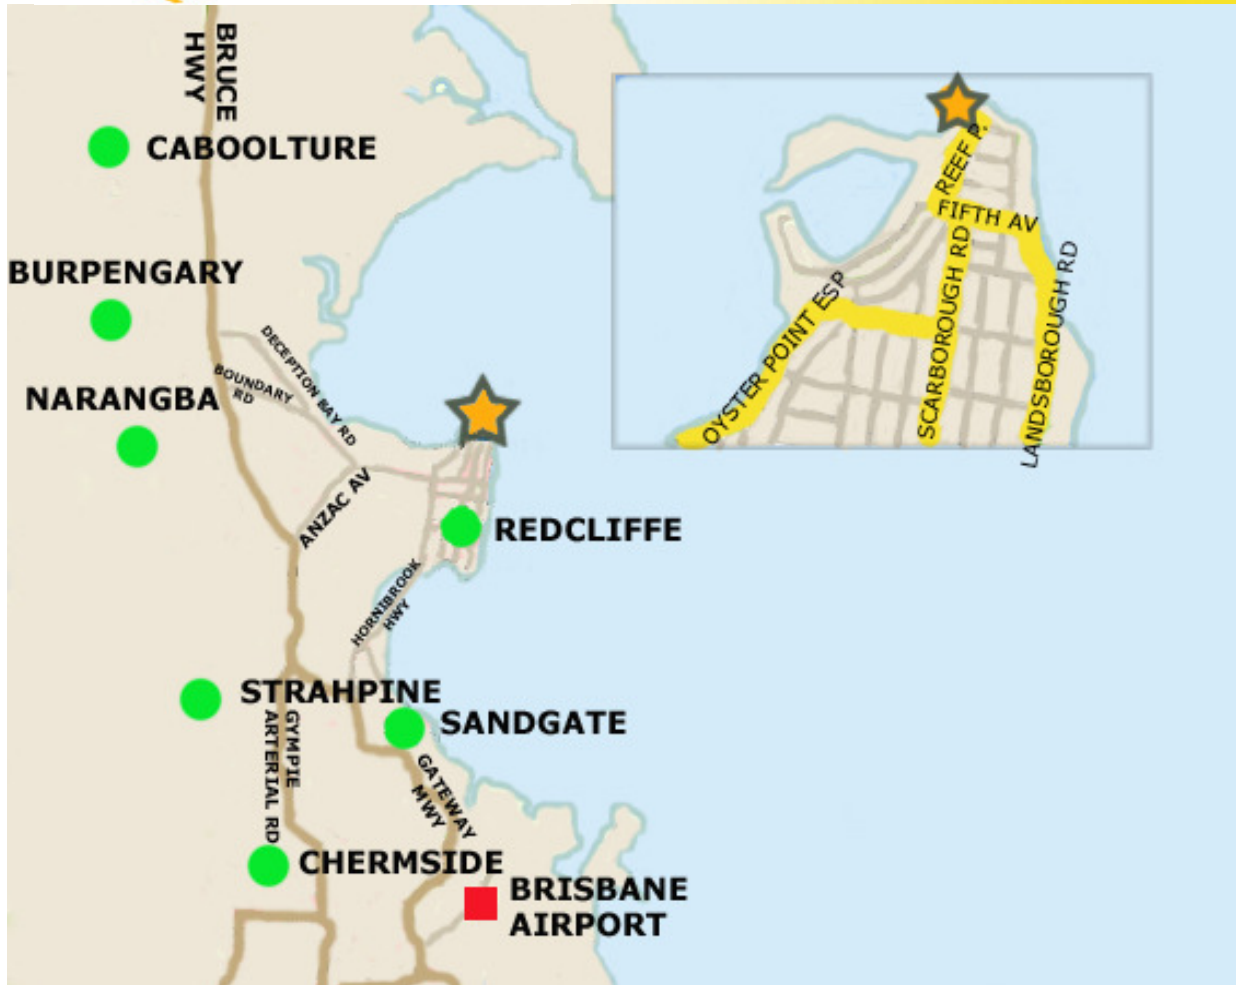

**SCARBOROUGH**  
Holiday Village

## LOCATION MAP

---

P: (07) 3203 8864 F: (07) 3203 8894 E: [enquiries@scarboroughholidayvillage.com.au](mailto:enquiries@scarboroughholidayvillage.com.au)  
W: [www.scarboroughholidayvillage.com.au](http://www.scarboroughholidayvillage.com.au)

Street Address: Reef Point Esplanade, Scarborough, QLD, Australia, 4020

Mail Address: Scarborough Holiday Village, Reef Point Esplanade, Scarborough, QLD, Australia, 4020